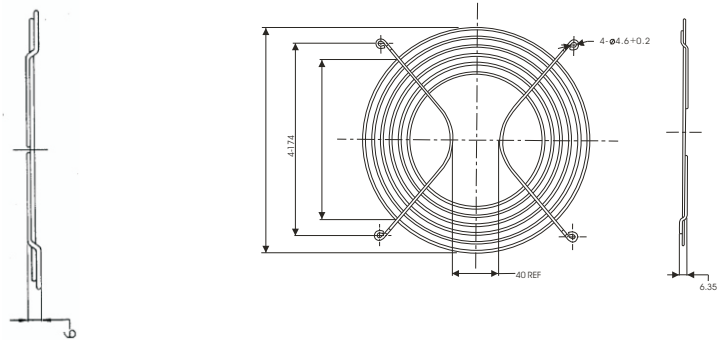

Metal Wire Form Guard (Circular Shape):

G40 (Fan Size:40 mm)

G80 (Fan Size:80 mm)

G50 (Fan Size:50 mm)

G92 (Fan Size:92 mm)

G60 (Fan Size:60 mm)

G120 (Fan Size:120 mm)

Metal Wire Form Guard (Circular Shape):

G127 (Fan Size:127 mm)

G208 (Fan Size:208 mm)

G172-1 (Fan Size:172 mm)

G250 (Fan Size:250 mm)

G172-2 (Fan Size:172 mm)