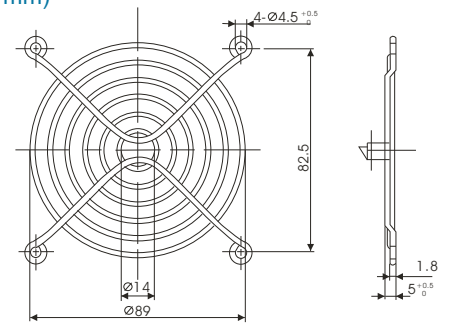

Metal Wire Form Guard (Circular Shape):

G40 (Fan Size:40 mm)

G80 (Fan Size:80 mm)

G50 (Fan Size:50 mm)

G92 (Fan Size:92 mm)

G60 (Fan Size:60 mm)

G120 (Fan Size:120 mm)

Metal Wire Form Guard (Circular Shape):

G127 (Fan Size:127 mm)

G208 (Fan Size:208 mm)

G172-1 (Fan Size:172 mm)

G250 (Fan Size:250 mm)

G172-2 (Fan Size:172 mm)