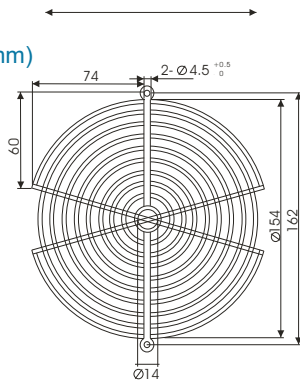

Metal Wire Form Guard (Circular Shape):

G40 (Fan Size:40 mm)

G80 (Fan Size:80 mm)

G50 (Fan Size:50 mm)

G92 (Fan Size:92 mm)

G60 (Fan Size:60 mm)

G120 (Fan Size:120 mm)

Metal Wire Form Guard (Circular Shape):

G127 (Fan Size:127 mm)

G208 (Fan Size:208 mm)

G172-1 (Fan Size:172 mm)

G250 (Fan Size:250 mm)

G172-2 (Fan Size:172 mm)