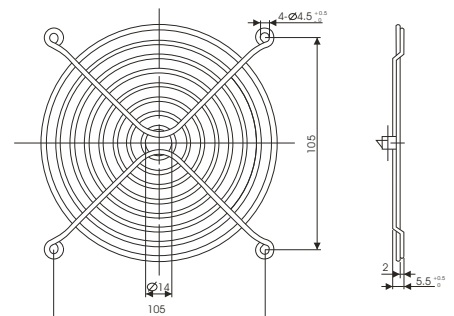

Metal Wire Form Guard (Circular Shape):

G40 (Fan Size:40 mm)

G80 (Fan Size:80 mm)

G50 (Fan Size:50 mm)

G92 (Fan Size:92 mm)

G60 (Fan Size:60 mm)

G120 (Fan Size:120 mm)

Metal Wire Form Guard (Circular Shape):

G127 (Fan Size:127 mm)

G208 (Fan Size:208 mm)

G172-1 (Fan Size:172 mm)

G250 (Fan Size:250 mm)

G172-2 (Fan Size:172 mm)