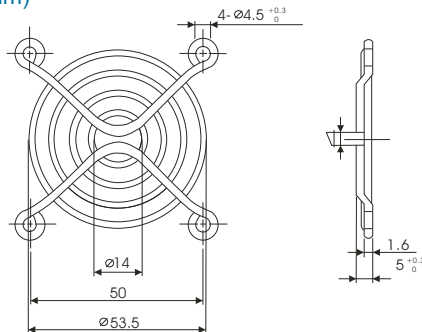

Metal Wire Form Guard (Circular Shape):

G40 (Fan Size:40 mm)

G80 (Fan Size:80 mm)

G50 (Fan Size:50 mm)

G92 (Fan Size:92 mm)

G60 (Fan Size:60 mm)

G120 (Fan Size:120 mm)

Metal Wire Form Guard (Circular Shape):

G127 (Fan Size:127 mm)

G208 (Fan Size:208 mm)

G172-1 (Fan Size:172 mm)

G250 (Fan Size:250 mm)

G172-2 (Fan Size:172 mm)