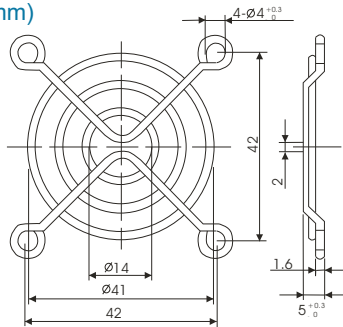

Metal Wire Form Guard (Circular Shape):

G40 (Fan Size:40 mm)

G80 (Fan Size:80 mm)

G50 (Fan Size:50 mm)

G92 (Fan Size:92 mm)

G60 (Fan Size:60 mm)

G120 (Fan Size:120 mm)

Metal Wire Form Guard (Circular Shape):

G127 (Fan Size:127 mm)

G208 (Fan Size:208 mm)

G172-1 (Fan Size:172 mm)

G250 (Fan Size:250 mm)

G172-2 (Fan Size:172 mm)