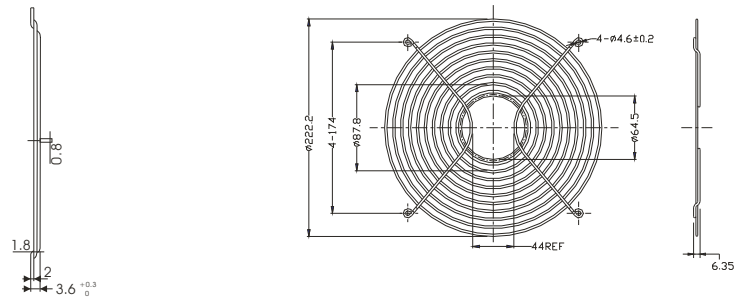

Metal Wire Form Guard (Circular Shape):

G40 (Fan Size:40 mm)

G80 (Fan Size:80 mm)

G50 (Fan Size:50 mm)

G92 (Fan Size:92 mm)

G60 (Fan Size:60 mm)

G120 (Fan Size:120 mm)

Metal Wire Form Guard (Circular Shape):

G127 (Fan Size:127 mm)

G208 (Fan Size:208 mm)

G172-1 (Fan Size:172 mm)

G250 (Fan Size:250 mm)

G172-2 (Fan Size:172 mm)