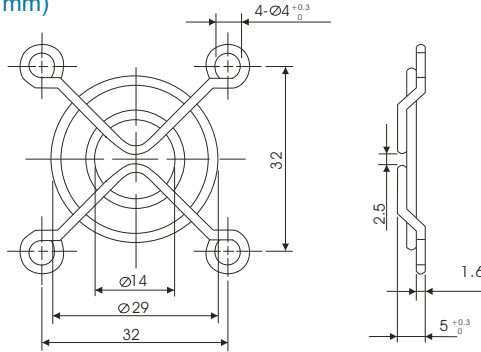

Metal Wire Form Guard (Circular Shape):

G40 (Fan Size:40 mm)

G80 (Fan Size:80 mm)

G50 (Fan Size:50 mm)

G92 (Fan Size:92 mm)

G60 (Fan Size:60 mm)

G120 (Fan Size:120 mm)

Metal Wire Form Guard (Circular Shape):

G127 (Fan Size:127 mm)

G208 (Fan Size:208 mm)

G172-1 (Fan Size:172 mm)

G250 (Fan Size:250 mm)

G172-2 (Fan Size:172 mm)