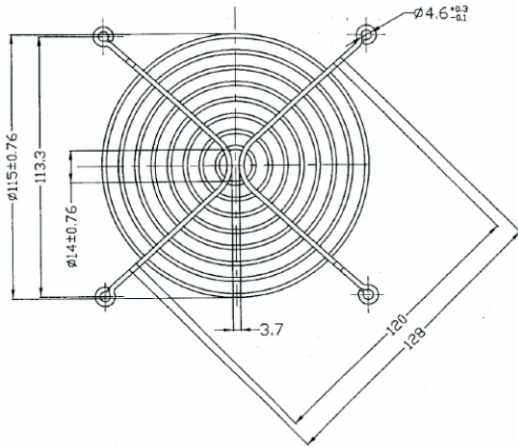

Metal Wire Form Guard (Circular Shape):

G40 (Fan Size:40 mm)

G80 (Fan Size:80 mm)

G50 (Fan Size:50 mm)

G92 (Fan Size:92 mm)

G60 (Fan Size:60 mm)

G120 (Fan Size:120 mm)

Metal Wire Form Guard (Circular Shape):

G127 (Fan Size:127 mm)

G208 (Fan Size:208 mm)

G172-1 (Fan Size:172 mm)

G250 (Fan Size:250 mm)

G172-2 (Fan Size:172 mm)