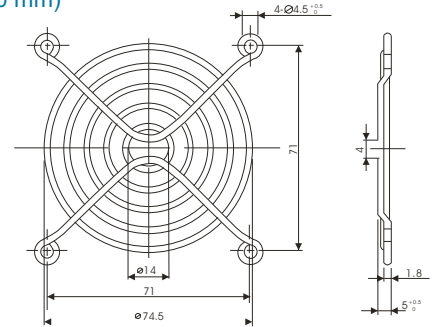

Metal Wire Form Guard (Circular Shape):

G40 (Fan Size:40 mm)

G80 (Fan Size:80 mm)

G50 (Fan Size:50 mm)

G92 (Fan Size:92 mm)

G60 (Fan Size:60 mm)

G120 (Fan Size:120 mm)

Metal Wire Form Guard (Circular Shape):

G127 (Fan Size:127 mm)

G208 (Fan Size:208 mm)

G172-1 (Fan Size:172 mm)

G250 (Fan Size:250 mm)

G172-2 (Fan Size:172 mm)