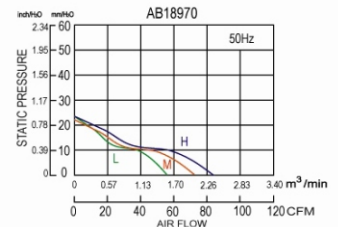

# AB18970 Series

Size: 189X183X70mm (7.44"X7.20"X2.75")

HOUSING	Aluminum Die Casting, Natural, Milled or Black painted
IMPELLER	Glass reinforced PBT thermoplastic rates, UL 94V-0
BEARING	Ball
TERMINATION	Lead Wire
OPERATING VOLTAGE RANGE	85VAC to 125VAC for 115V Type ; 185VAC to 245VAC for 230V Type
DIELECTRIC STRENGTH	1,500VAC for 1minute
INSULATION	Class A
INSULATION RESISTANCE	10M Ohms min. @ 500 VDC
OPERATING TEMPERATURE	-10°C To +70°C
SAFETY	Impedance Protected
WEIGHT	1.65kgs
ROHS COMPLIANCE	Yes

MODEL NO.	RATED VOLTAGE (V)	FREQUENCY (Hz)	RATED CURRENT (A)	INPUT POWER (W)	SPEED RPM	MAX. AIR PRESSURE		AIR FLOW		NOISE dB(A) @1M
						InchH <sub>2</sub> O	mmH <sub>2</sub> O	m <sup>3</sup> /min	CFM	
AB18970V1H	115	50/60	0.81/0.99	65/80	2800/3100	0.90/1.30	23/33	2.3/2.5	83/90	64/68
AB18970V1M	115	50/60	0.68/0.87	55/70	2500/2400	0.86/1.26	22/32	2.0/1.98	72/70	55/56
AB18970V1L	115	50/60	0.56/0.75	45/60	1400/1600	0.90/1.00	23/25	1.6/1.90	55/65	46/48
AB18970V2H	230	50/60	0.40/0.50	65/80	2800/3100	0.90/1.30	23/33	2.4/2.5	83/90	64/68
AB18970V2M	230	50/60	0.34/0.43	55/70	2500/2400	0.86/1.26	22/32	2.3/1.98	72/70	55/56
AB18970V2L	230	50/60	0.28/0.37	45/60	1400/1600	0.90/1.00	23/25	1.6/1.90	55/65	46/48

### DIMENSION

### AIR PERFORMANCE

Mounting Panel Cutout  
Outlet Side & Inlet Side

UNIT: mm [inch]