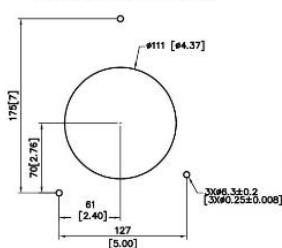

# AB18970 Series

Size: 189X183X70mm (7.44"X7.20"X2.75")

HOUSING	Aluminum Die Casting, Natural, Milled or Black painted
IMPELLER	Glass reinforced PBT thermoplastic rates, UL 94V-0
BEARING	Ball
TERMINATION	Lead Wire
OPERATING VOLTAGE RANGE	85VAC to 125VAC for 115V Type ; 185VAC to 245VAC for 230V Type
DIELECTRIC STRENGTH	1,500VAC for 1minute
INSULATION	Class A
INSULATION RESISTANCE	10M Ohms min. @ 500 VDC
OPERATING TEMPERATURE	-10°C To +70°C
SAFETY	Impedance Protected
WEIGHT	1.65kgs
ROHS COMPLIANCE	Yes

### DIMENSION

### AIR PERFORMANCE

Mounting Panel Cutout  
Outlet Side & Inlet Side

UNIT: mm [inch]