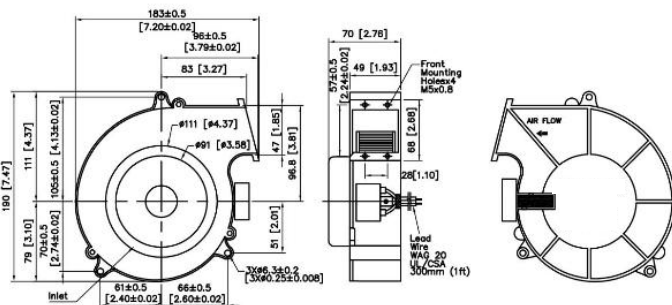

# AB18970 Series

Size: 189X183X70mm (7.44"X7.20"X2.75")

HOUSING	Aluminum Die Casting, Natural, Milled or Black painted
IMPELLER	Glass reinforced PBT thermoplastic rates, UL 94V-0
BEARING	Ball
TERMINATION	Lead Wire
OPERATING VOLTAGE RANGE	85VAC to 125VAC for 115V Type ; 185VAC to 245VAC for 230V Type
DIELECTRIC STRENGTH	1,500VAC for 1minute
INSULATION	Class A
INSULATION RESISTANCE	10M Ohms min. @ 500 VDC
OPERATING TEMPERATURE	-10°C To +70°C
SAFETY	Impedance Protected
WEIGHT	1.65kgs
ROHS COMPLIANCE	Yes

### DIMENSION

### AIR PERFORMANCE

Mounting Panel Cutout  
Outlet Side & Inlet Side

UNIT: mm [inch]