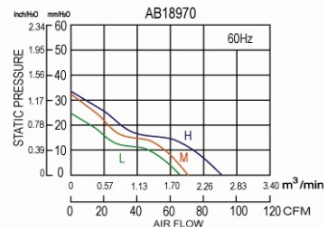

AIR PERFORMANCE